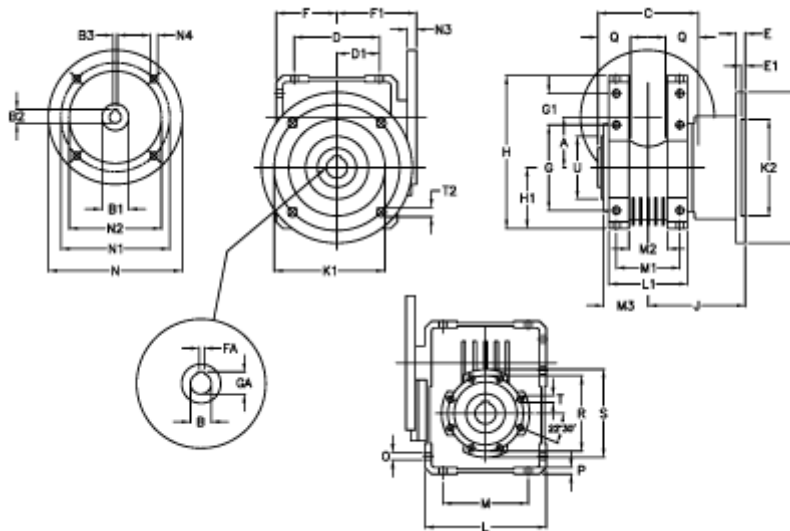

Article number: 392211000744536

Description: Worm Gear with Torque Limiter
W110 L2-UF-7-P112 B5

Measures

A = 110.10	E = 20	H = 308.0	M = 184	N4 = 13	U = 130
B = 42	E1 = 12	H1 = 125.0	M1 = 115	O = 14.0	
B1 E7 = 28	F = 125	J = 179.5	M2 = 69	P = 14	
B2 = 31.3	F1 = 151	K = 280	M3 = 73	Q = 45	
B3 H9 = 8	FA = 12	K1 = 230	N = 250	R = 165	
C = 155	G = 184	K2 = 170	N1 = 215	S = 200	
D = 174.0	G1 = 58.0	L = 250	N2 = 180	T = M12x19	
D1 = 82.0	GA = 45.3	L1 = 143	N3 = 13.0	T2 = 13.0	